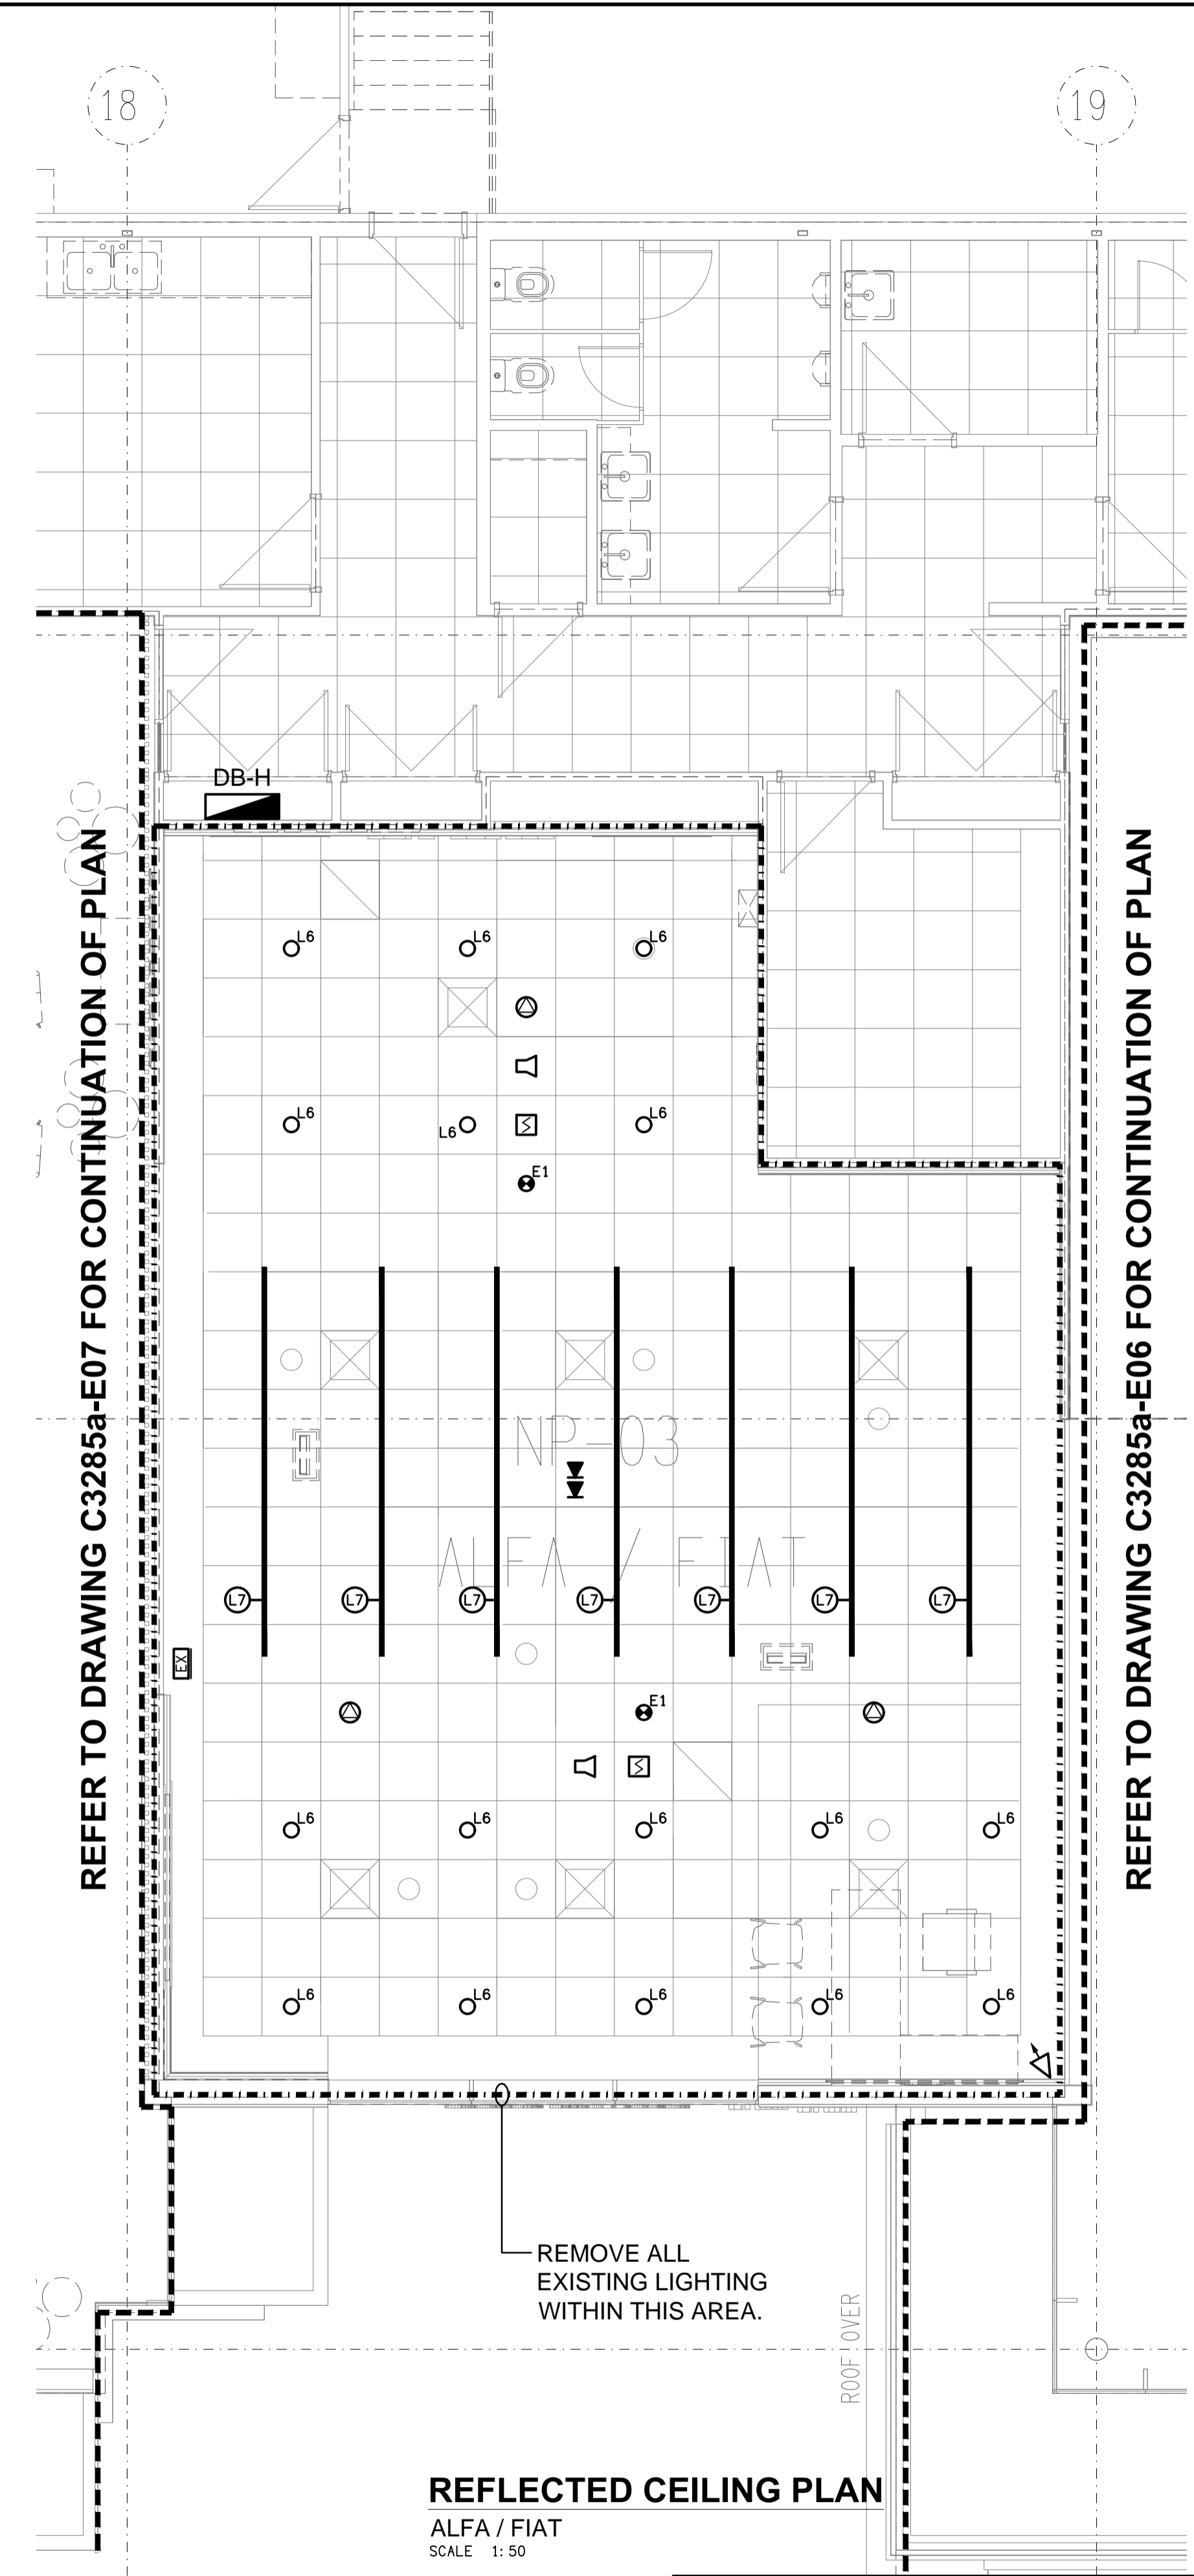

FLOOR PLAN
ALFA / FIAT & JEEP
SCALE 1:50

REFLECTED CEILING PLAN
ALFA / FIAT
SCALE 1:50

ELECTRICAL DESIGN GROUP BRISBANE
PTY LTD
ACN 092 710 793
TRADING AS:
ELECTRICAL DESIGN GROUP

THE COPYRIGHT OF THIS DRAWING
REMAINS THE PROPERTY OF THE
ELECTRICAL DESIGN GROUP.
USE FIGURED DIMENSIONS
IN PREFERENCE TO SCALE.
ALL DIMENSIONS TO BE
VERIFIED ONSITE.

C	CONSTRUCTION	20/01/2025
REV.	DESCRIPTION:	DATE:
DRAWING: ELECTRICAL SERVICES ALFA / FIAT FLOOR PLAN & REFLECTED CEILING PLAN		
SCALE: 1:50	PROJECT NO: C3285a	DRAWING NO: E05
AT A1	REVISION: C	